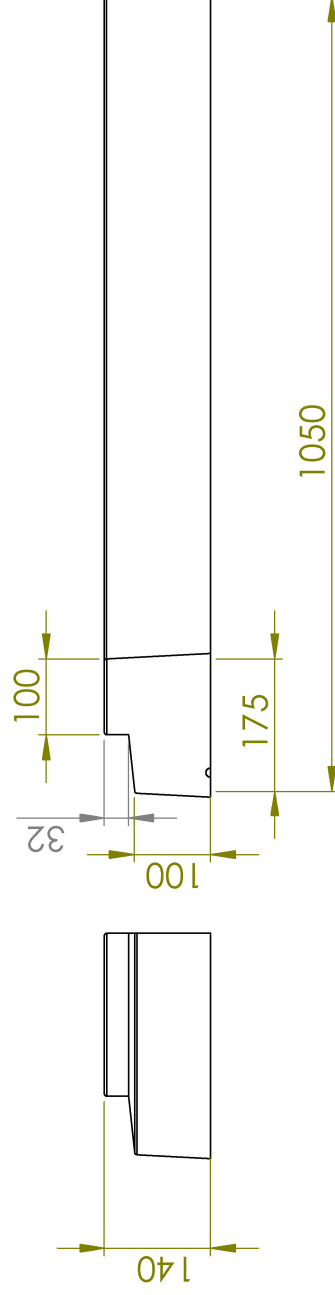

Title: Standard string course external

Title: corner 1050 x 290 R

Date: 20/01/2022

Ref: R 1050/290

Scale: 1:10

Drawn by: InGranite

Approximate weight(kgs): 61.60

All dimensions are in millimetres. For non listed sizes please contact InGranite Recon LTD.

All vertical faces typically have a 4mm taper per 100mm of height.

The information contained in this drawing was correct at the time of going to print. Profiles sizes and weights are given as indication only.