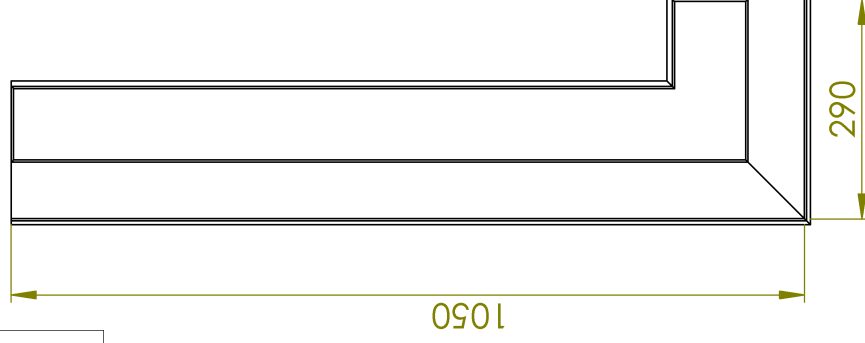

Title: Standard string course external

Title: corner 1050 x 290 R

Date: 20/01/2022

Ref: R 1050/290

Scale: 1:10

Drawn by: InGranite

Approximate weight(kgs): 61.60

All dimensions are in millimetres. For non listed sizes please contact InGranite Recon LTD.

All vertical faces typically have a 4mm taper per 100mm of height.

The information contained in this drawing was correct at the time of going to print. Profiles sizes and weights are given as indication only.