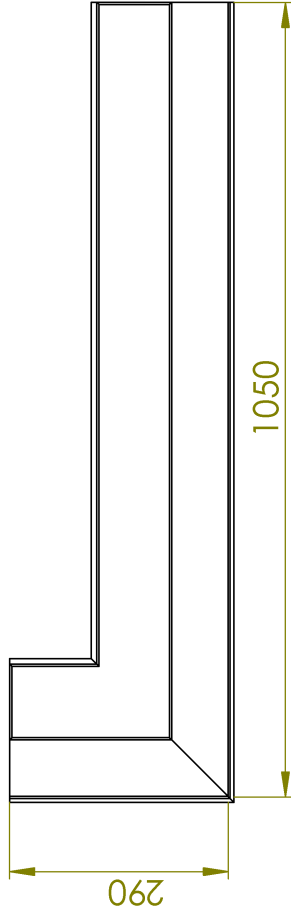

Title: Standard string course external

Title: corner 1050 x 290 L

Date: 20/01/2022

Ref: L1050/290

Scale: 1:10

Drawn by: InGranite

Approximate weight(kgs):

61.60

All dimensions are in millimetres. For non listed sizes please contact InGranite Recon LTD.

All vertical faces typically have a 4mm taper per 100mm of height. The information contained in this drawing was correct at the time of going to print. Profiles, sizes and weights are given as indication only.