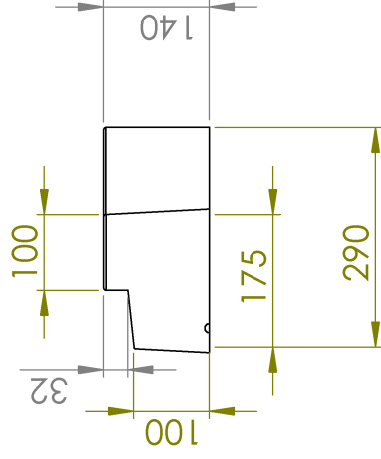

Title: Standard string course external

Title: corner 1050 x 290 L

Date: 20/01/2022

Ref: L1050/290

Scale: 1:10

Drawn by: InGranite

Approximate weight(kgs):

61.60

All dimensions are in millimetres. For non listed sizes please contact InGranite Recon LTD.

All vertical faces typically have a 4mm taper per 100mm of height. The information contained in this drawing was correct at the time of going to print. Profiles, sizes and weights are given as indication only.