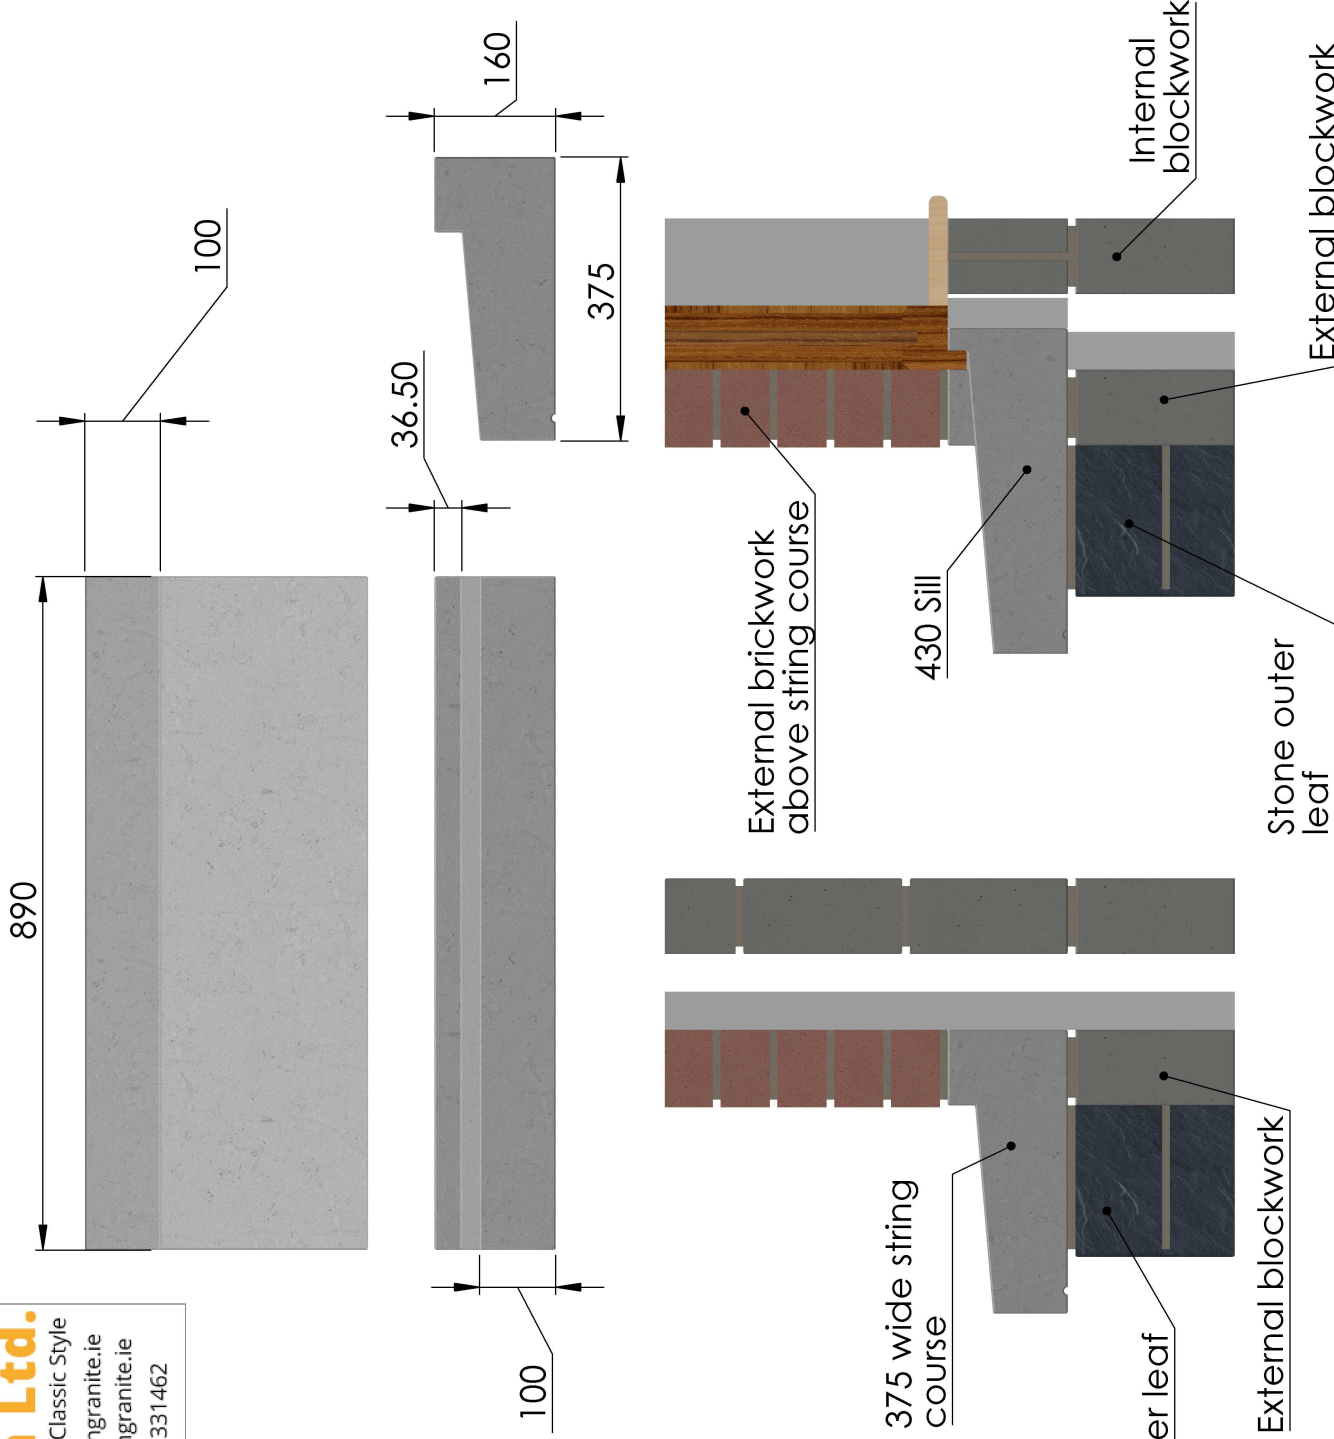

Title: Masonbrook string course	
Date: 16/11/2017	Ref: MSB/375/SC
Scale: 1:10	Drawn by: InGranite
Approximate weight: 104kgs	

All dimensions are in millimetres. For non listed sizes please contact InGranite Recon LTD.

All vertical faces typically have a 4mm taper per 100mm of height. The information contained in this drawing was correct at the time of going to print. Profiles, sizes and weights are given as indication only.