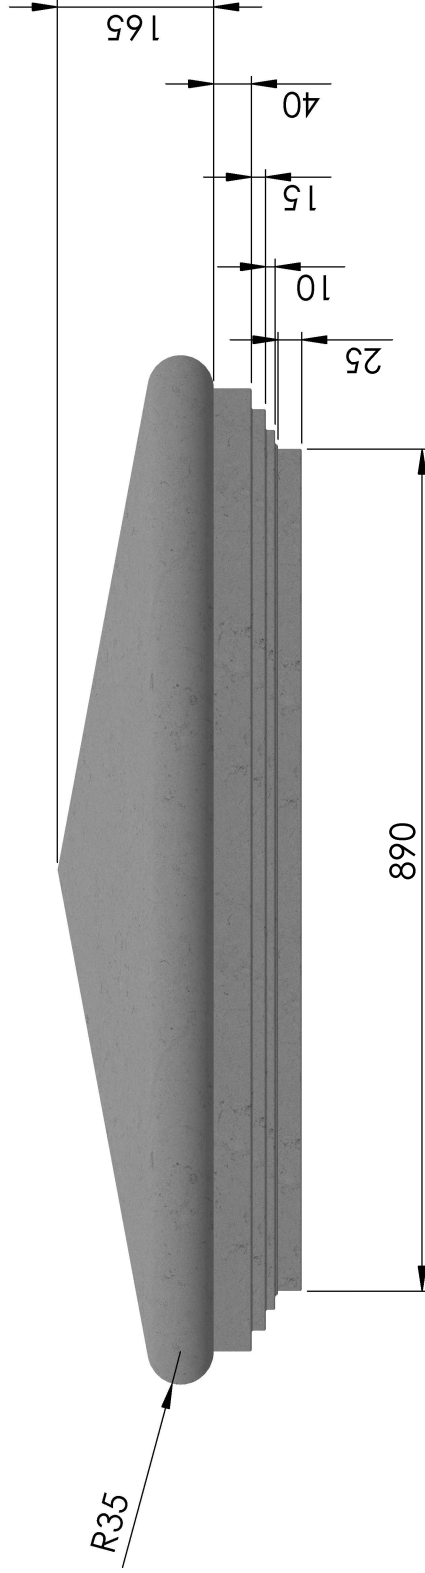

Title:	Classical pier cap		
Date:	10/03/2017	Ref:	CP 890
Scale:	1:8	Drawn by:	InGranite
Approximate weight:	478kgs		

All dimensions are in millimetres. For non listed sizes please contact InGranite Recon LTD.

All vertical faces typically have a 4mm taper per 100mm of height. The information contained in this drawing was correct at the time of going to print. Profiles, sizes and weights are given as indication only.