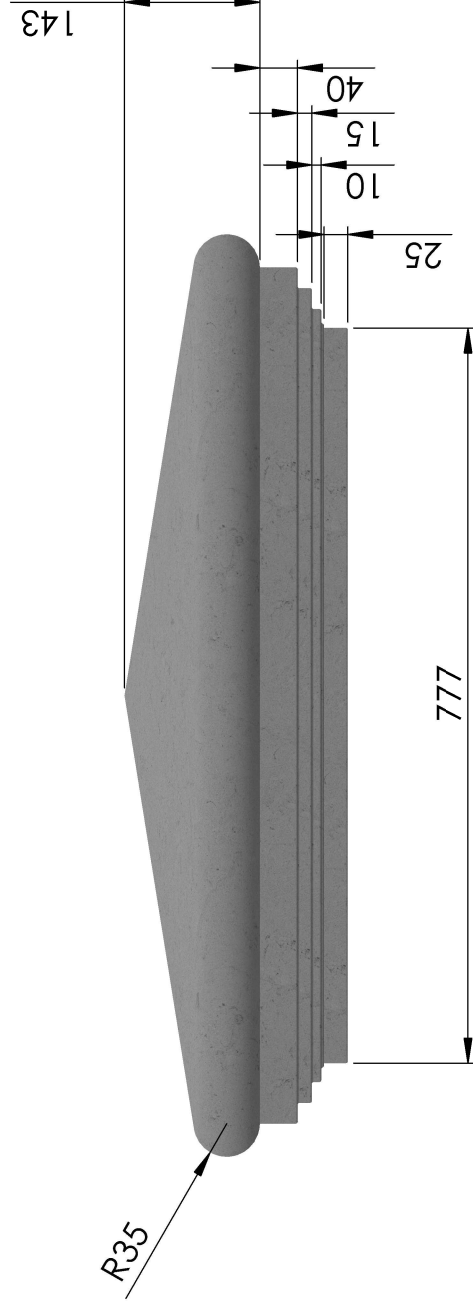

Title:	Classical pier cap		
Date:	10/03/2017	Ref:	CP 777
Scale:	1:8	Drawn by:	InGranite
Approximate weight:	367kgs		

All dimensions are in millimetres. For non listed sizes please contact InGranite Recon LTD.

All vertical faces typically have a 4mm taper per 100mm of height. The information contained in this drawing was correct at the time of going to print. Profiles, sizes and weights are given as indication only.