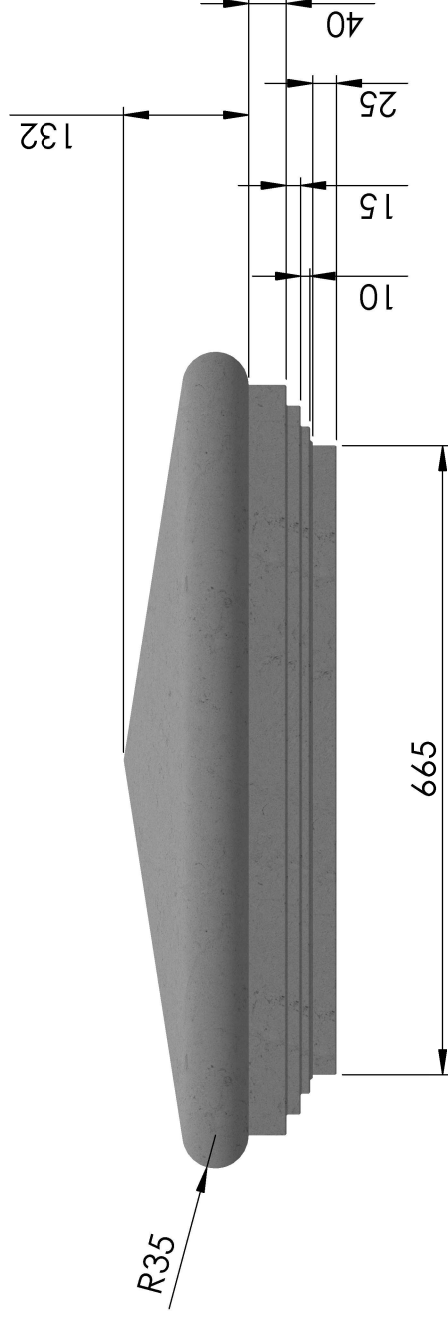

Title:	Classical pier cap		
Date:	10/03/2017	Ref:	CP 665
Scale:	1:8	Drawn by:	InGranite
Approximate weight:	276kgs		

All dimensions are in millimetres. For non listed sizes please contact InGranite Recon LTD.

All vertical faces typically have a 4mm taper per 100mm of height. The information contained in this drawing was correct at the time of going to print. Profiles, sizes and weights are given as indication only.