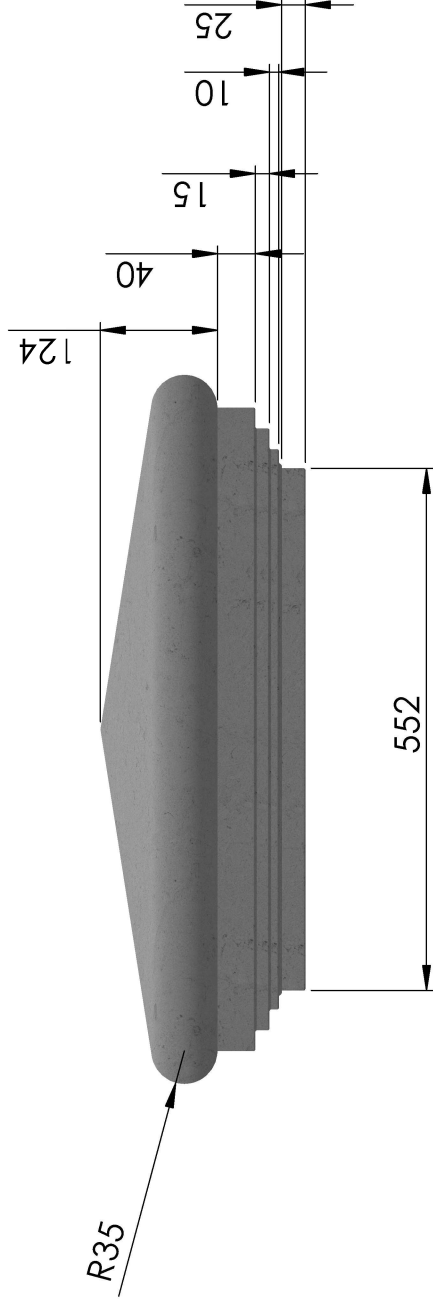

Title:	Classical pier cap		
Date:	10/03/2017	Ref:	CP 552
Scale:	1:8	Drawn by:	InGranite
Approximate weight:	200kgs		

All dimensions are in millimetres. For non listed sizes please contact InGranite Recon LTD.

All vertical faces typically have a 4mm taper per 100mm of height. The information contained in this drawing was correct at the time of going to print. Profiles, sizes and weights are given as indication only.