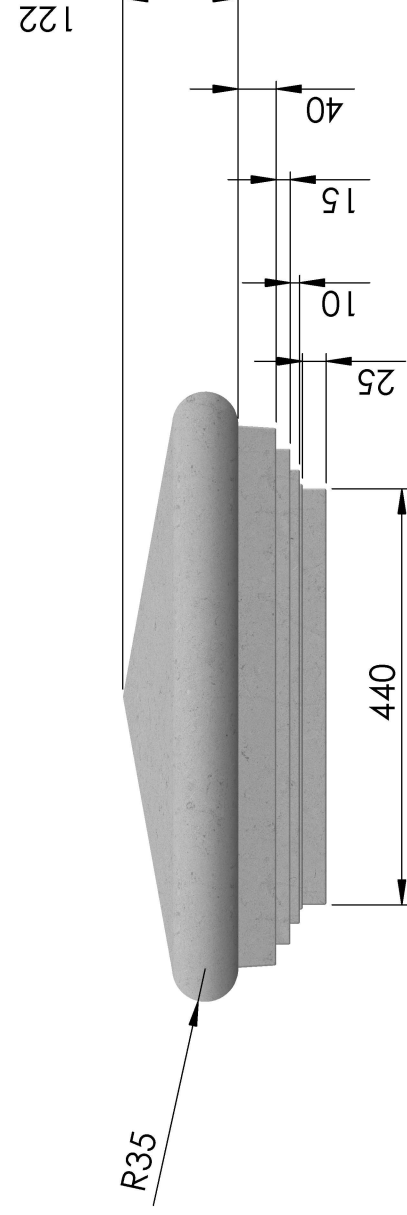

Title:	Classical pier cap		
Date:	10/03/2017	Ref:	CP 440
Scale:	1:8	Drawn by:	InGranite
Approximate weight:	120kgs		

All dimensions are in millimetres. For non listed sizes please contact InGranite Recon LTD.

All vertical faces typically have a 4mm taper per 100mm of height. The information contained in this drawing was correct at the time of going to print. Profiles, sizes and weights are given as indication only.