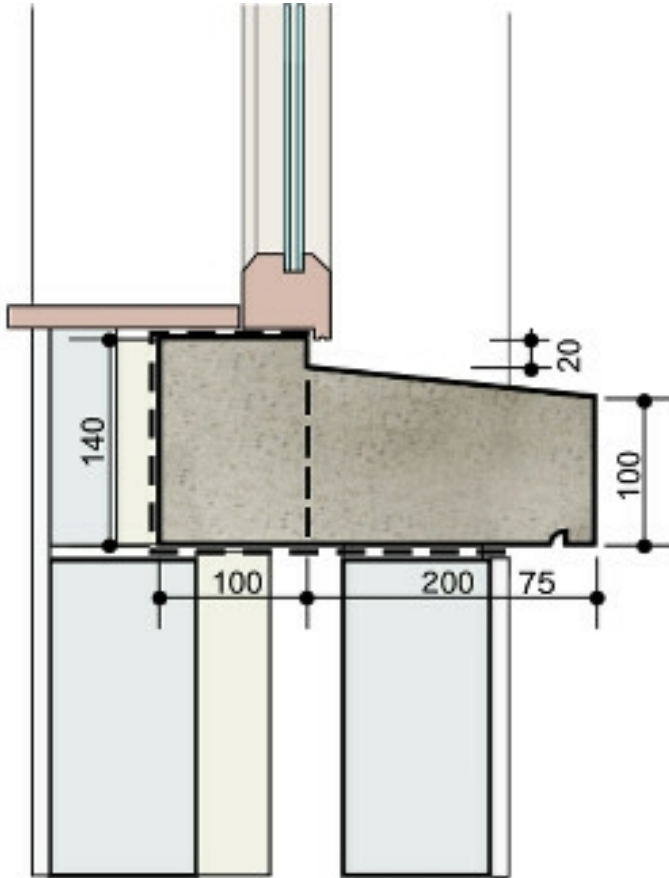

Scale: Various

Ref: SD-02 Date: 06-Nov-2014

Additional Information:

This sill is designed to suit a standard block build cavity wall with a 100mm cavity.

Scan for website

Section Dimensions 1:5

**Section Detail by In Granite Recon
Cavity Wall Construction - Block Outer Leaf
using 140mm Non-Stooled Sill**

OPE SIZE (mm)	Sill Size (mm)
347	552
460	665
572	777
685	890
797	1002
910	1115
1022	1227
1135	1340
1247	1452
1360	1565
1472	1677
1585	1790
1697	1902
1810	2015
1922	2127
2035	2240
2147	2352
2260	2465
2373	2578
2485	2690

Brick Ope Dimension
Isometric view of
Standard Stooled Sill