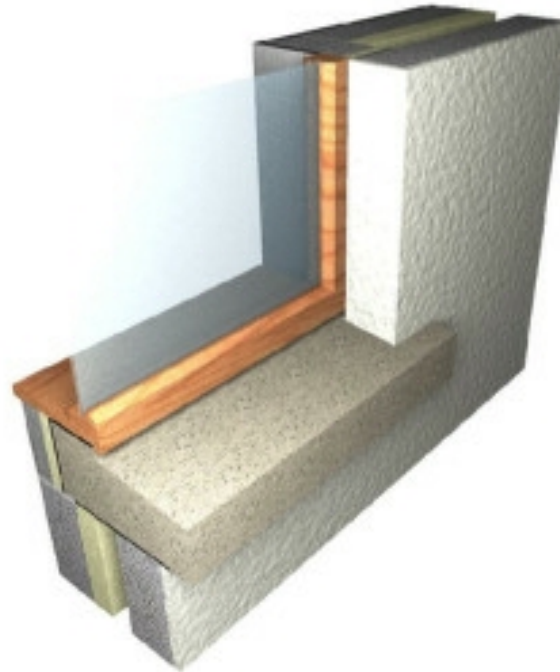

Scale: Various

Ref: SD-02 Date: 06-Nov-2014

Additional Information:

This sill is designed to suit a standard block build cavity wall with a 100mm cavity.

Scan for website

Section Dimensions 1:5

**Section Detail by In Granite Recon
Cavity Wall Construction - Block Outer Leaf
using 140mm Non-Stooled Sill**

OPE SIZE (mm)	Sill Size (mm)
347	552
460	665
572	777
685	890
797	1002
910	1115
1022	1227
1135	1340
1247	1452
1360	1565
1472	1677
1585	1790
1697	1902
1810	2015
1922	2127
2035	2240
2147	2352
2260	2465
2373	2578
2485	2690

Brick Ope Dimension
Isometric view of
Standard Stooled Sill